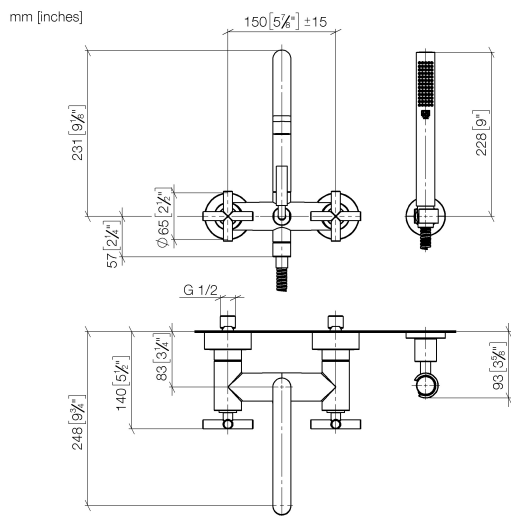

25 133 892

- spout: circular, air-enriched flow
- max. flow 22 l/min at 3 bar flow pressure
- Hand shower: COMPACT RAIN, max. flow rate 6.8 l/min (at 3 bar)
- complete hand shower set with anti-scale system
- 240mm projection
- rotary diverter for bath/shower
- slide-on rosettes Ø 65 mm
- rosette for shower holder Ø 50mm
- 1/2" connection
- gauge 150 mm - 15 mm
- metal shower hose 1250mm with integrated anti-twist protection

Intrinsic protection against back flow.

Stand pipes combination possible on request (x-TRA SERVICE).

	Dark Chrome	25 133 892-19
	Chrome	25 133 892-00
	Brushed Platinum	25 133 892-06
	Platinum	25 133 892-08
	Brushed Durabronze (23kt Gold)	25 133 892-28
	Matte Black	25 133 892-33
	Brushed Champagne (22kt Gold)	25 133 892-46
	Champagne (22kt Gold)	25 133 892-47
	Brushed Chrome	25 133 892-93
	Brushed Dark Platinum	25 133 892-99

25 133 892

Flow rate chart

Certificates

WRAS_2210004.

25 133 892

Parts for other
finishes can be found
here: [Chrome](#)