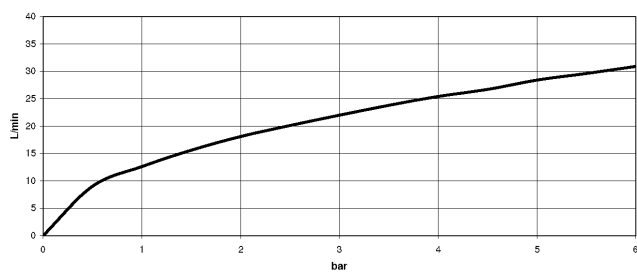

Flow rate chart

Certificates

WRAS_2210004.